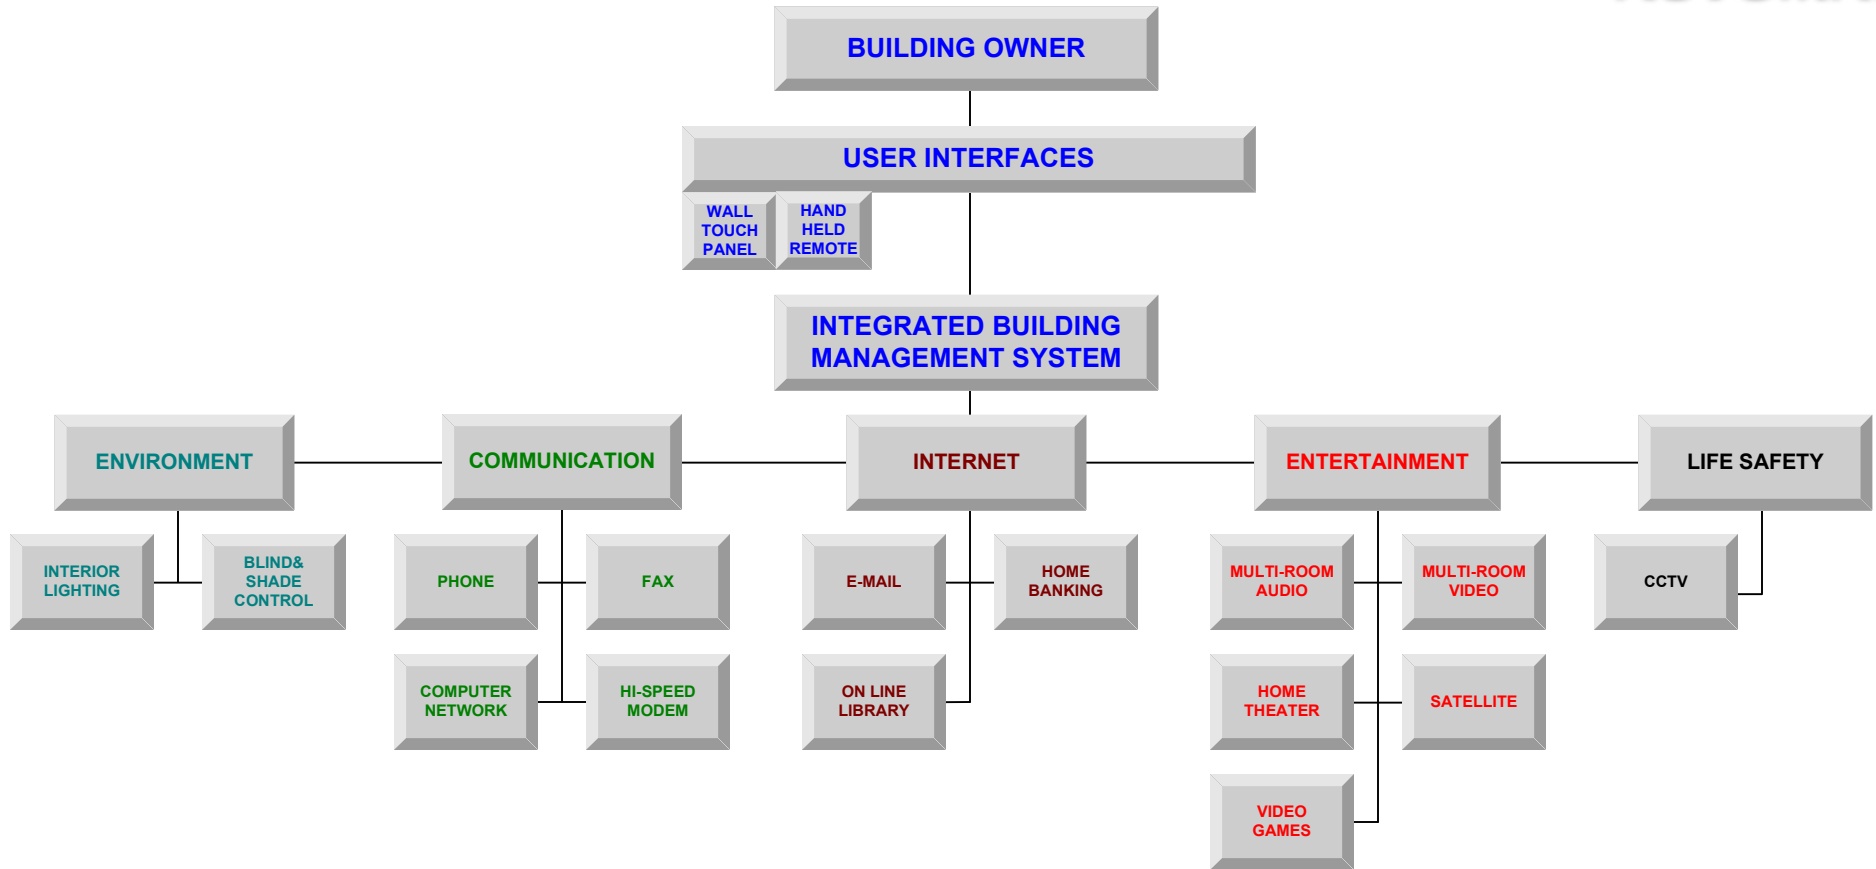

# ADVANCED

## INTEGRATED BUILDING PLAN

IT Automated Ltd Friar's House 67 High Street, Shoeburyness, Essex	TITLE Building Management	FILENAME Building Auto Over View
	DRAWN BY GRAHAME EDWARDS	DATE 14/07/06

# BASIC