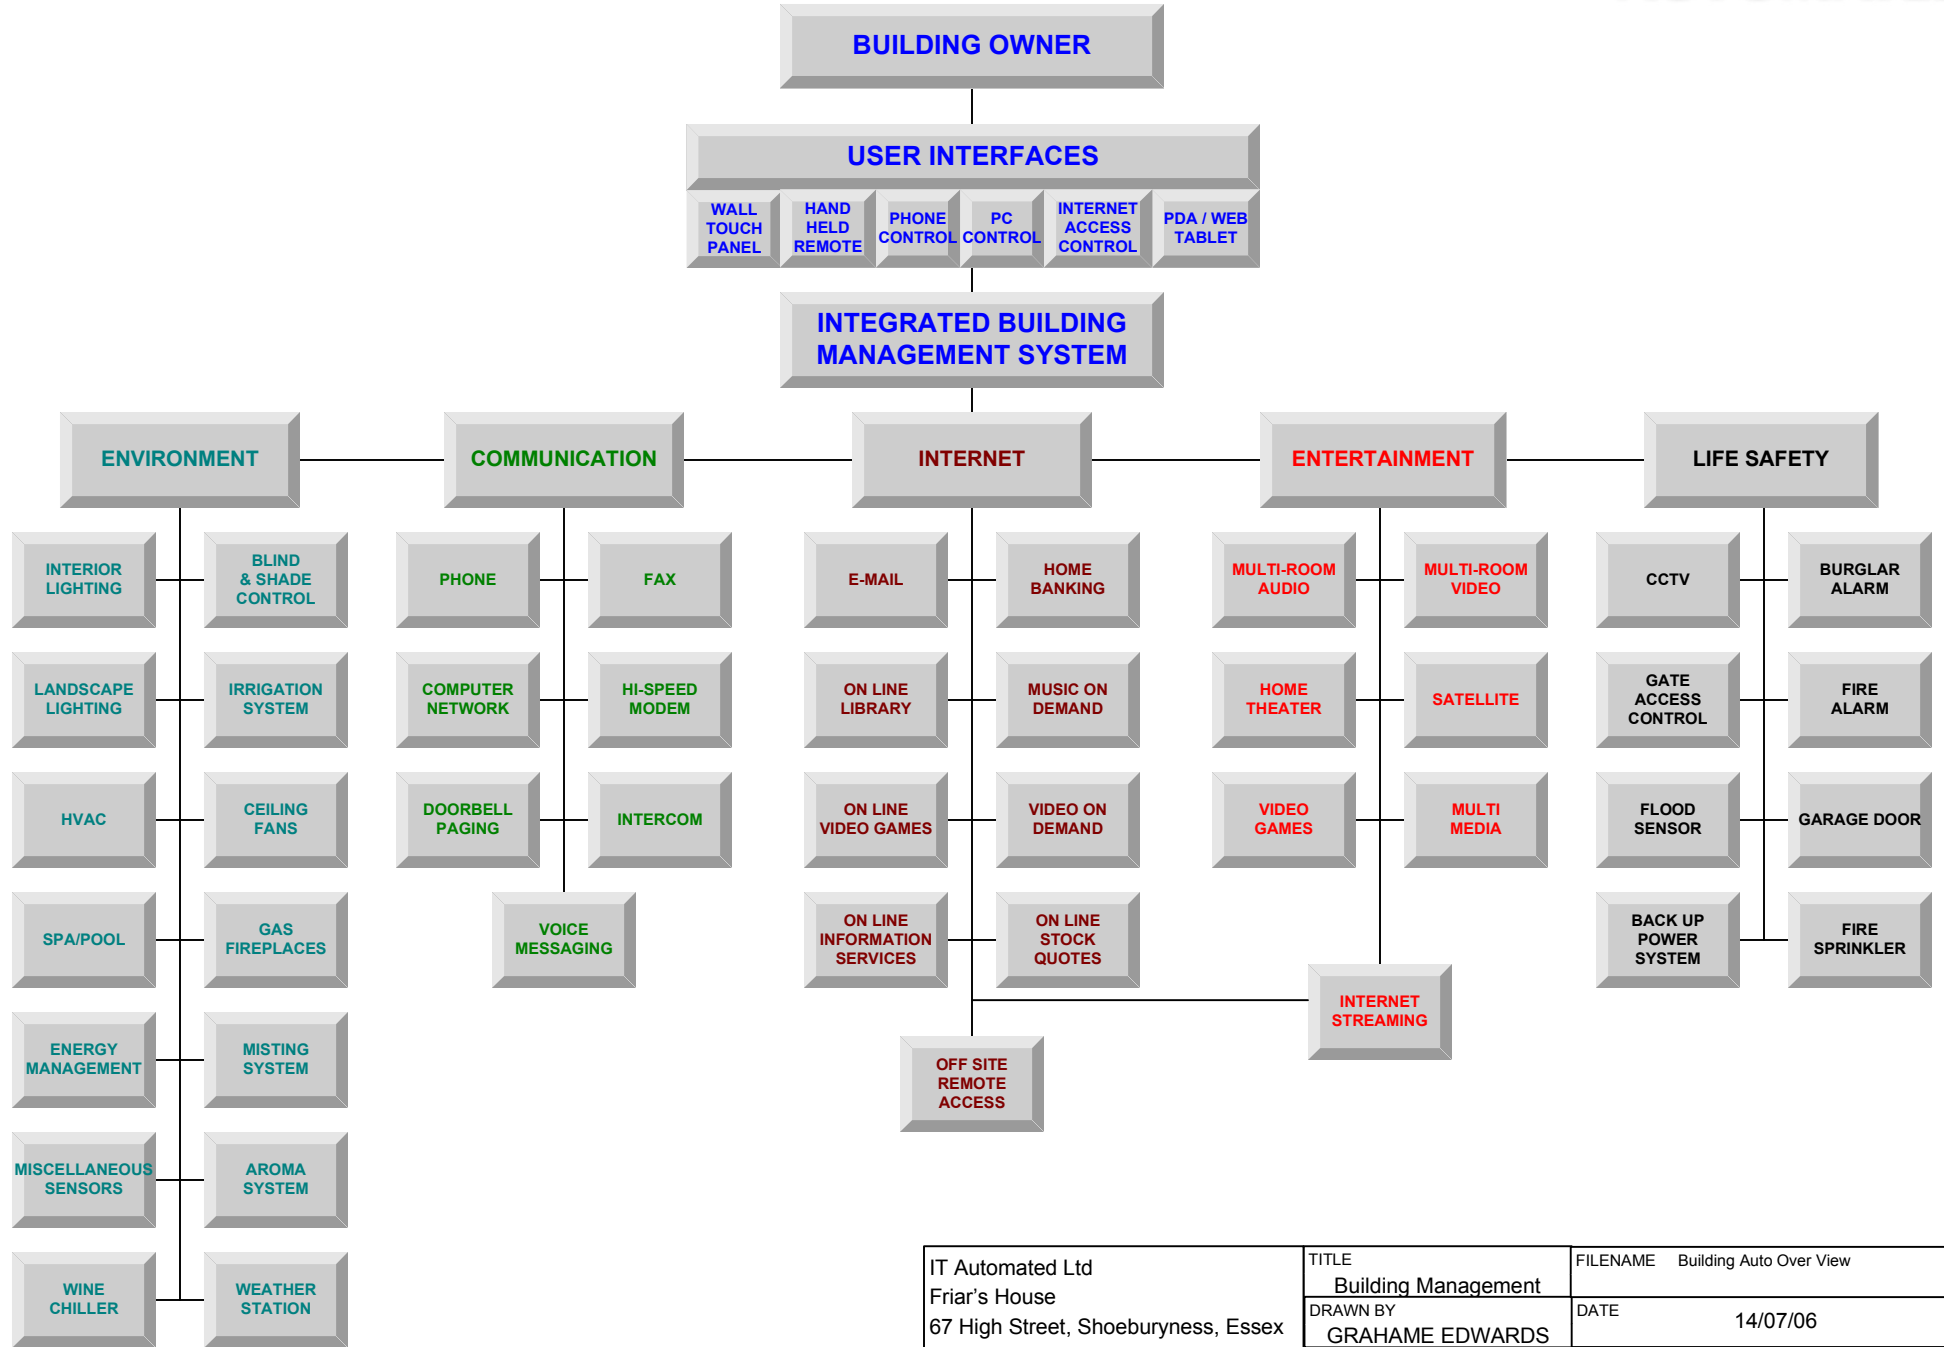

# COMPREHENSIVE INTEGRATED BUILDING PLAN

IT Automated Ltd Friar's House 67 High Street, Shoeburyness, Essex	TITLE Building Management	FILENAME Building Auto Over View
	DRAWN BY GRAHAME EDWARDS	DATE 14/07/06

# ADVANCED

## INTEGRATED BUILDING PLAN

IT Automated Ltd Friar's House 67 High Street, Shoeburyness, Essex	TITLE Building Management	FILENAME Building Auto Over View
	DRAWN BY GRAHAME EDWARDS	DATE 14/07/06