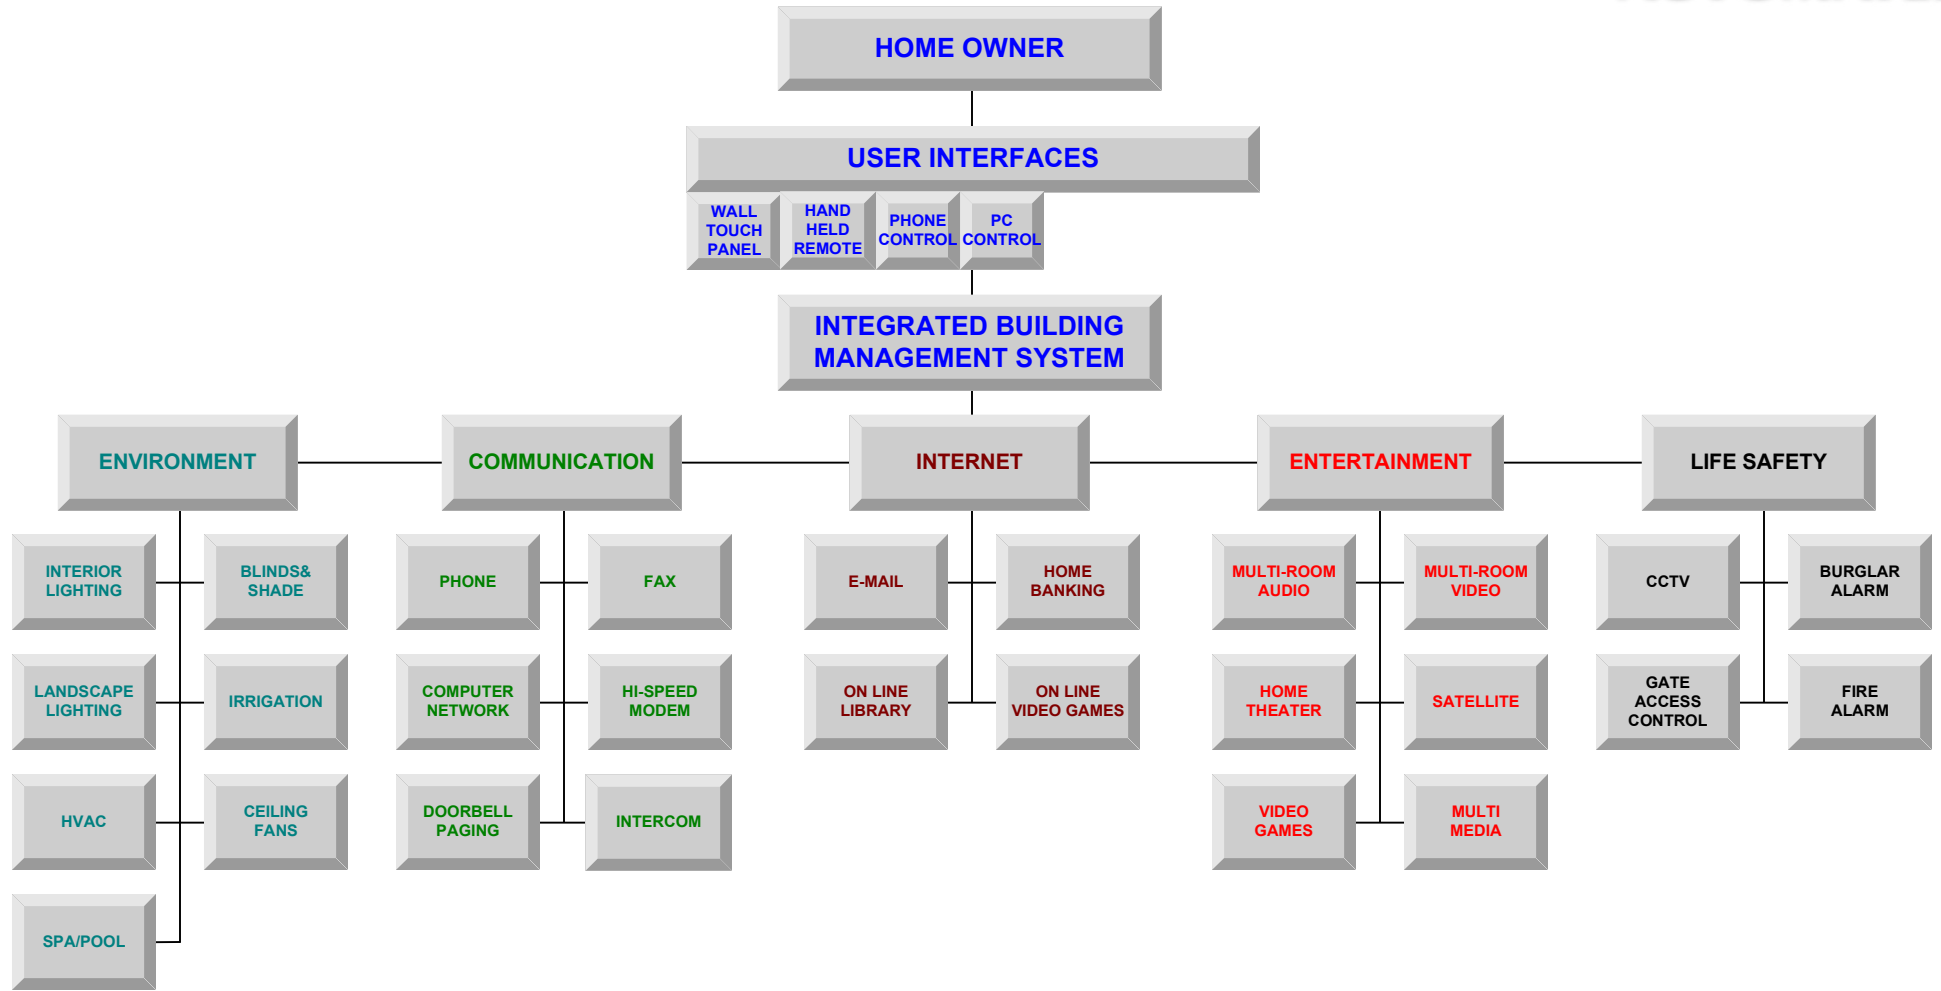

# COMPREHENSIVE INTEGRATED BUILDING PLAN

IT Automated Ltd Friar's House 67 High Street, Shoeburyness, Essex	TITLE Building Management	FILENAME Building Auto Over View
	DRAWN BY GRAHAME EDWARDS	DATE 14/07/06

# ADVANCED

## INTEGRATED BUILDING PLAN

IT Automated Ltd Friar's House 67 High Street, Shoeburyness, Essex	TITLE Building Management	FILENAME Building Auto Over View
	DRAWN BY GRAHAME EDWARDS	DATE 14/07/06